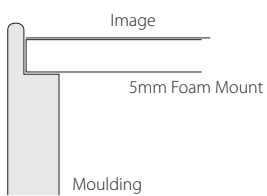

# Inspirations

**CM30** with white shadow mount 3D images.

**CM50** with black shadow mount with a white core.

**CM36** with ivory quad mount.

Black or pine panel blocks

**Box Frame**  
in Black

**Diagram of Box frame construction**